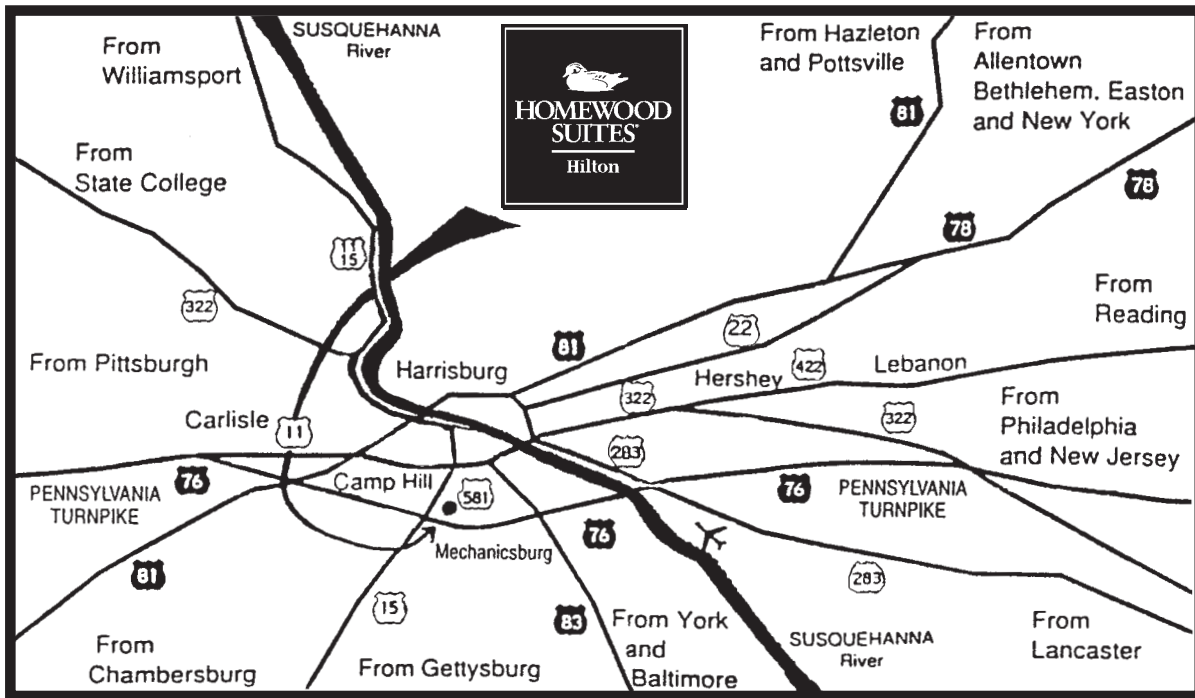

From Philadelphia or Pittsburgh: Take Pennsylvania Turnpike to Exit 236 (Gettysburg Pike). As you exit, pick up route 15 north. You will proceed ½ mile and exit off Rossmoyne Road. Make a right onto Rossmoyne Road and your next right into the Rossmoyne Business Park. Make your first right onto Ritter Road to hotel on left.

From Washington, D.C.: Take route 15 north from Washington D.C. Continue on route 15 and take the Wesley Drive/Rossmoyne Road exit. Take a right off the exit and a right into the Rossmoyne Business Center. Make your first right onto Ritter Road to hotel on left.

From State College: From route 322 east continue to route 15 south. Once you have reached route 15, continue until you have passed through Camp Hill. Exit Route 15 at Wesley Drive/Rossmoyne Rd. At the end of the exit ramp turn left. Make a right into the Rossmoyne Business Center. Make your first right onto Ritter Road to hotel on left.

From Harrisburg International Airport: Take 283 west to the Pennsylvania Turnpike. Travel 2 exits west to exit 236 (Gettysburg Pike). Exit turnpike and take 15 north to the first exit (Wesley Drive/Rossmoyne Road). Make a right off the exit and a right into the Rossmoyne Business Center. Make your first right onto Ritter Road to hotel on left.

Thank you for Choosing the
HOMEWOOD SUITES® - Harrisburg West
5001 Ritter Road • Mechanicsburg, PA 17055
(717) 697-4900 • Fax (717) 697-9101

Finally, a hotel that's like home.®